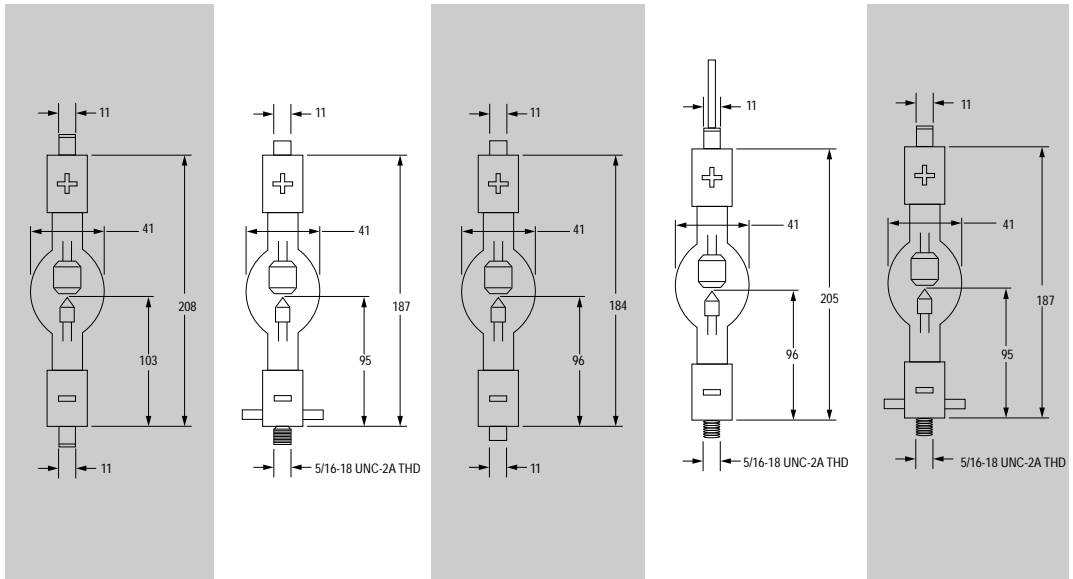

DRAWINGS (mm)

PART NUMBER

XM1000-7HS

XM1000-9HS

XM1000-11HS

XM1000-13HS

XM1000-17HS

SPECIFICATIONS

POWER (W)

1000

1000

1000

1000

1000

CURRENT(A)

50

50

50

50

50

VOLTAGE (V)

20

20

20

20

20

IGN. VOLTAGE (V)

25K

25K

25K

25K

25K

MINIMUM OPEN
CIRCUIT VOLTAGE (V)

80+

80+

80+

80+

80+

AVERAGE LUMEN OUTPUT

32,000

32,000

32,000

32,000

32,000

AVERAGE LIFE
(HOURS)

2000

2000

2000

2000

2000

MIN/MAX CURRENT (A)

40/55

40/55

40/55

40/55

40/55

ARC GAP (mm)

2.9

2.9

3.4

3.4

3.2