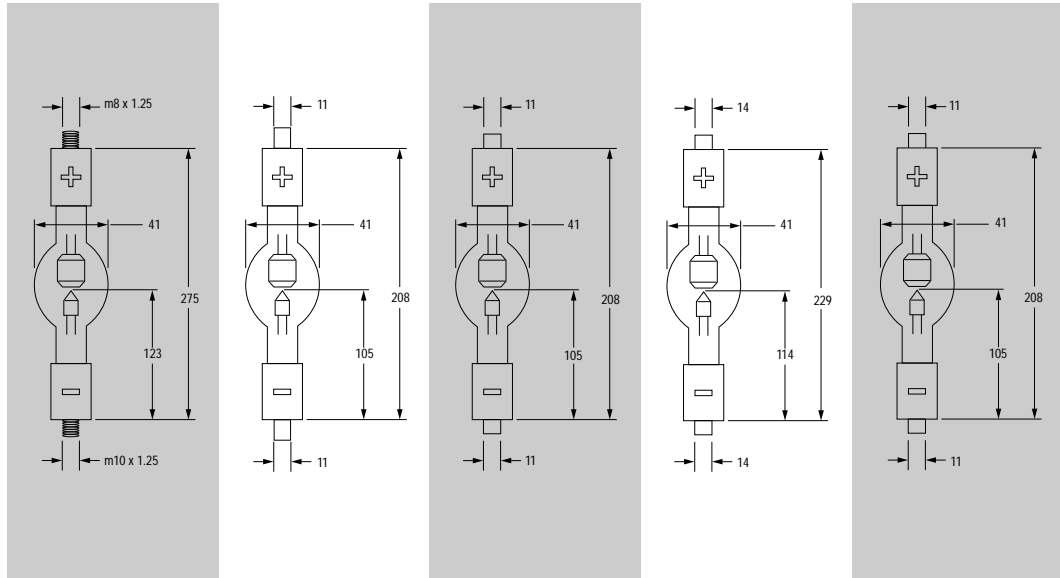

**DRAWINGS (mm)**

**PART NUMBER**

XM1000-19HS

XM1000-21HS

XMN1000-21HS

XM1000-23HS

XM1000-27HS

**SPECIFICATIONS**

POWER (W)	1000	1000	1000	1000	1000
CURRENT(A)	50	43	43	50	43
VOLTAGE (V)	20	23	23	20	23
IGN. VOLTAGE (V)	25K	25K	25K	25K	25K
MINIMUM OPEN CIRCUIT VOLTAGE (V)	80+	80+	80+	80+	80+
AVERAGE LUMEN OUTPUT	32,000	35,000	35,000	32,000	35,000
AVERAGE LIFE (HOURS)	2000	2000	2000	2000	2000
MIN/MAX CURRENT (A)	40/55	40/55	40/55	35/55	39/43
ARC GAP (mm)	3.4	4.0	4.0	3.4	4.5