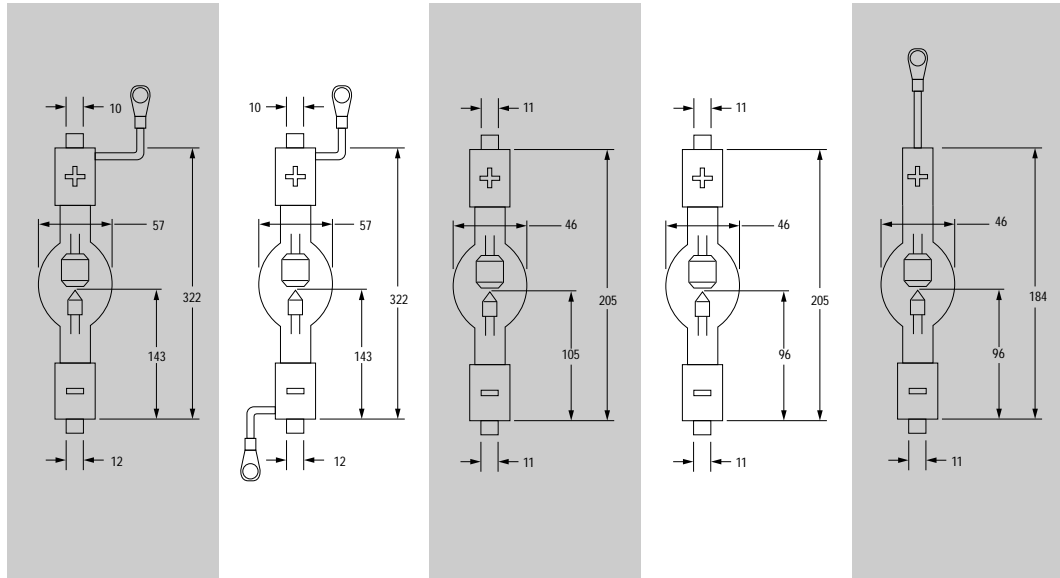

**DRAWINGS (mm)**

**PART NUMBER**

XM1600H/VC

XM1600H/VCC

XM1600-7HS

XM1600-9HS

XM1600-13HS

**SPECIFICATIONS**

ARC GAP (mm)

4.7

4.7

3.8

4.7

4.4