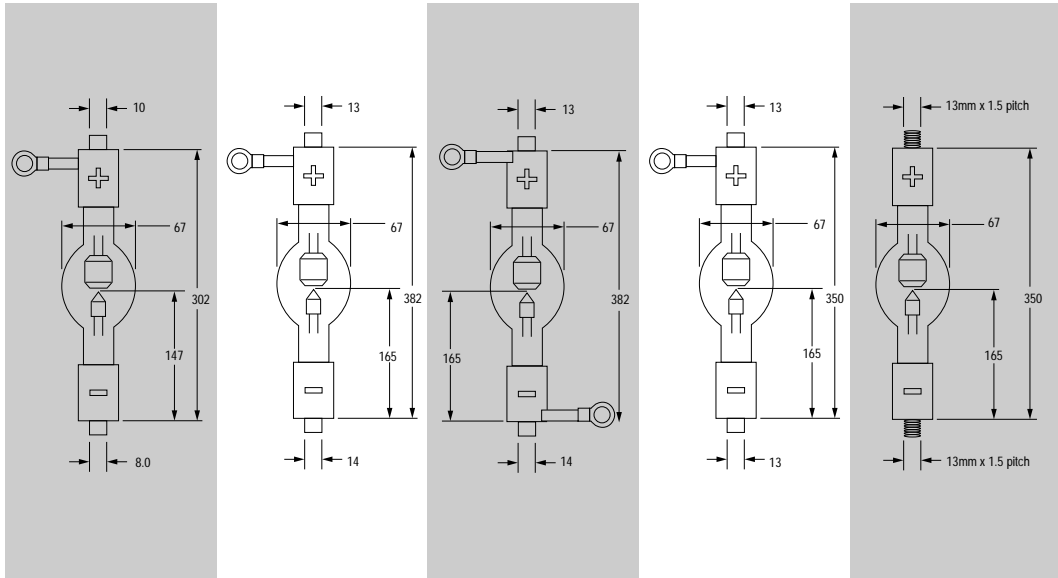

DRAWINGS (mm)

PART NUMBER

XM3000HSC

XM3000H/V/C

XM3000H/V/C

XM3000-3HS

XM3000-5HS

SPECIFICATIONS

ARC GAP (mm)

6.1

6.1

6.1

6.1

6.1