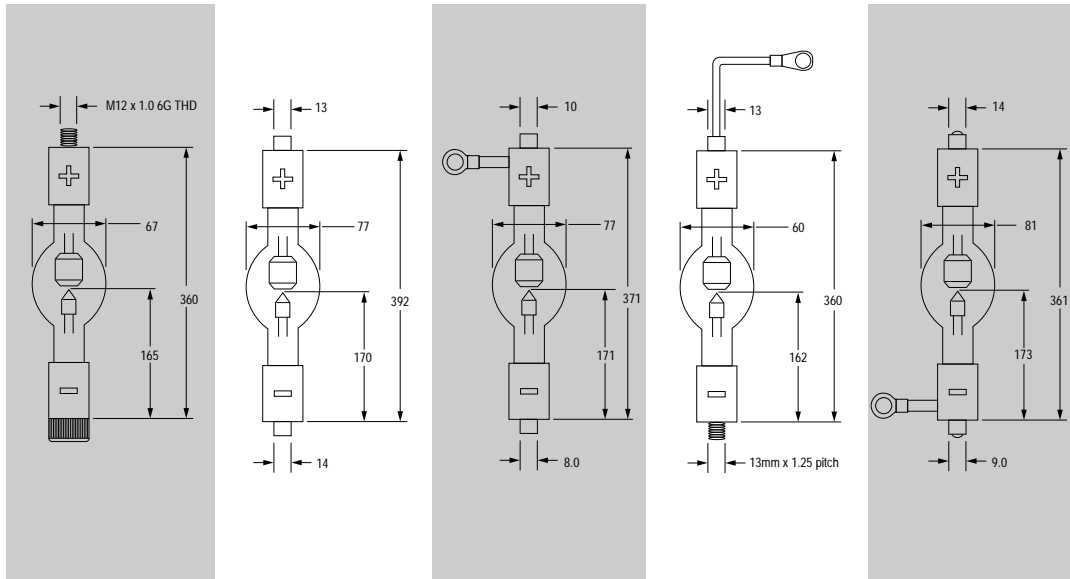

**DRAWINGS (mm)**

**PART NUMBER**

**XM3000-7HS**

**XM3600H/V**

**XM3600HS**

**XM3600-3H/VC**

**XM4000PII**

**SPECIFICATIONS**

ARC GAP (mm)

6.1

6.7

6.7

6.7

7.1