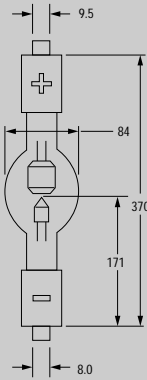

**DRAWINGS (mm)**

**PART NUMBER**

XM6500H/VC

XM6500HS

XMN6500HS

XM6500-3HS

XM7000PII

**SPECIFICATIONS**

150

150

150

160

VOLTAGE (V)

43

43

43

500

500

MIN/MAX CURRENT (A)

135/160

135/160

135/160

135/160

150/170

ARC GAP (mm)

10.8

10.8

10.8

10.8

10.8