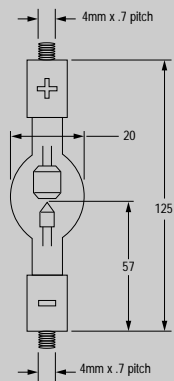

DRAWINGS (mm)

PART NUMBER

USAN150-7

XM150-7HS

XMN150-7HS

XM150-13HS

XM150-15HS

SPECIFICATIONS

POWER (W)

150

150

150

265

265

CURRENT(A)

8.5

8.5

8.5

15

15

VOLTAGE (V)

18

18

18

ARC GAP (mm)

2

2

2

1.3

1.3