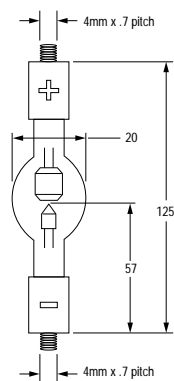

DRAWINGS (mm)

PART NUMBER

USAN150-7

XM150-7HS

XMN150-7HS

XM150-13HS

XM150-15HS

SPECIFICATIONS

POWER (W)

150

150

150

265

265

CURRENT(A)

8.5

8.5

8.5

15

15

VOLTAGE (V)

18

18

18

ARC GAP (mm)

2

2

2

1.3

1.3