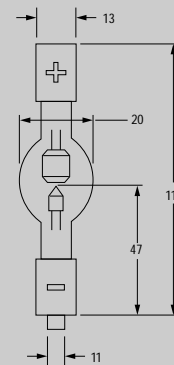

DRAWINGS (mm)

PART NUMBER

USAN150-7

XM150-7HS

XMN150-7HS

XM150-13HS

XM150-15HS

SPECIFICATIONS

POWER (W)

150

150

150

265

265

CURRENT(A)

8.5

ARC GAP (mm)

2

2

2

1.3

1.3