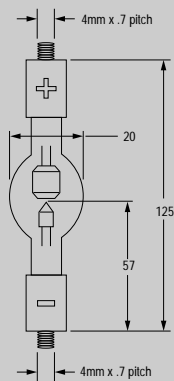

DRAWINGS (mm)

PART NUMBER

USAN150-7

XM150-7HS

XMN150-7HS

XM150-13HS

XM150-15HS

SPECIFICATIONS

POWER (W)

150

150

150

265

265

CURRENT(A)

8.5

8.5

8.5

15

15

VOLTAGE (V)

18

18

18

ARC GAP (mm)

2

2

2

1.3

1.3