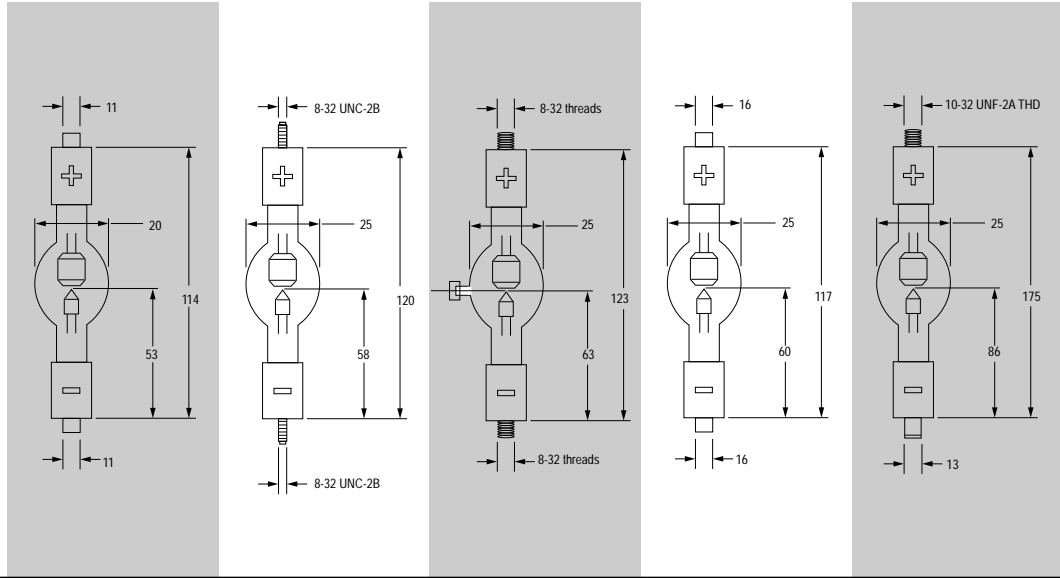

**DRAWINGS (mm)**

**PART NUMBER**

XM300HS

XM300-5HS

XM300-9HS

XM350-3HS

XM400-13HS

**SPECIFICATIONS**

POWER (W)	300	300	300	350	400
CURRENT(A)	20	20	11	17	20
VOLTAGE (V)	15	15	29	20	20
IGN. VOLTAGE (V)	12K	12K	12K	12K	12K
MINIMUM OPEN CIRCUIT VOLTAGE (V)	60+	60+	60+	60+	60+
AVERAGE LUMEN OUTPUT	7000	7000	7000	7500	9000
AVERAGE LIFE (HOURS)	1000	1000	1000	1000	1000
MIN/MAX CURRENT (A)	15/20	16/21	-	18/22	18/21
ARC GAP (mm)	3.0	2.5	2.0	2.8	2.7